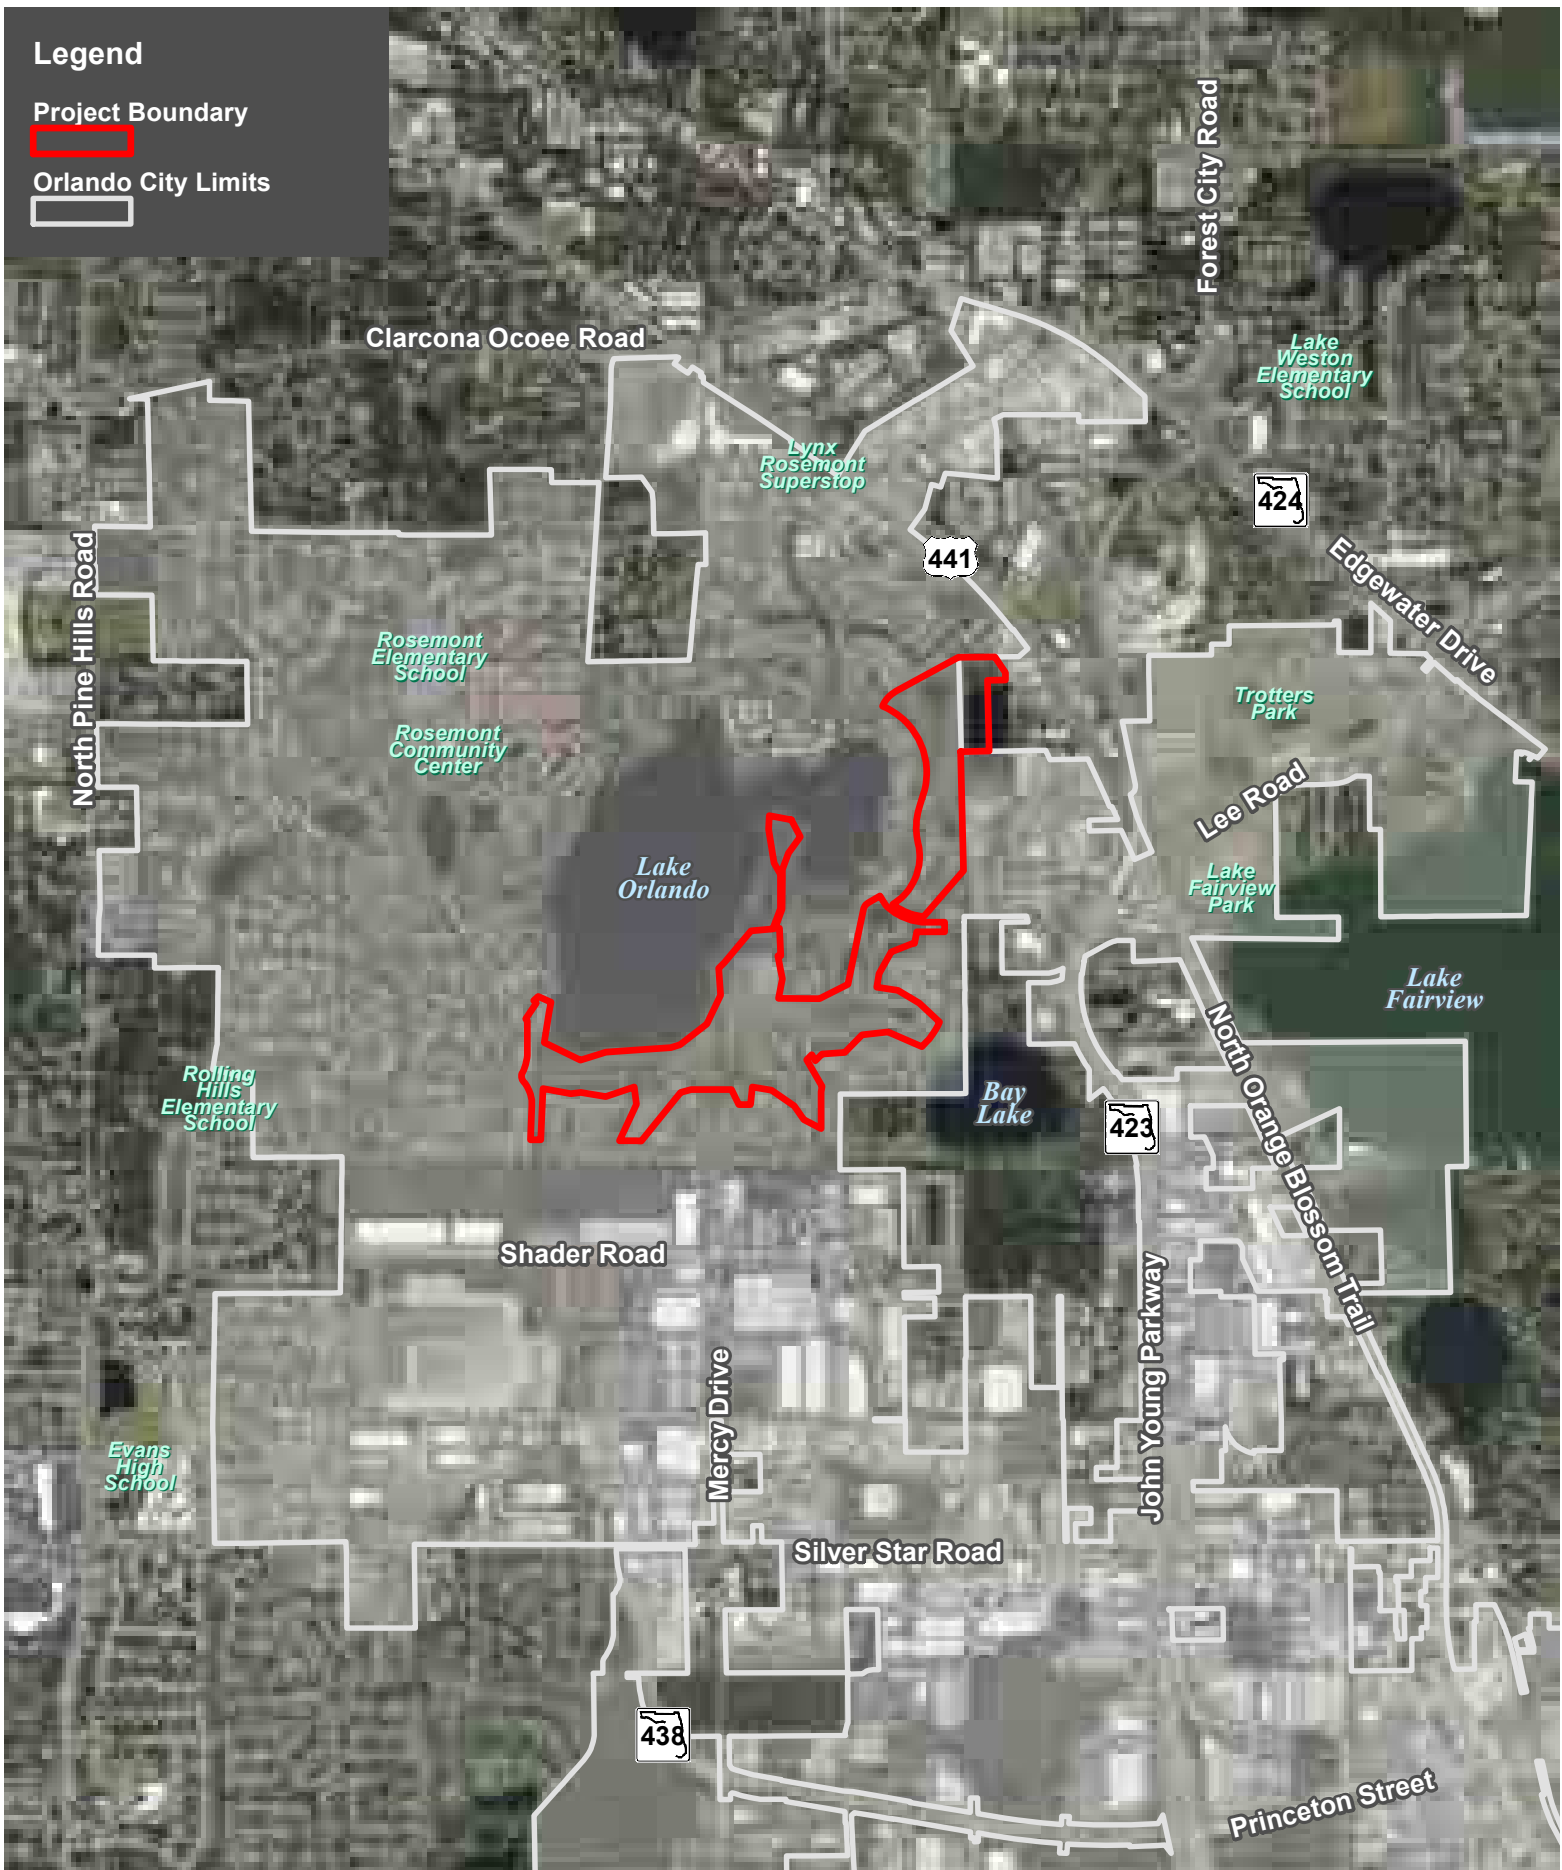

Legend

Project Boundary

Orlando City Limits

2

RoseArts District
Vicinity Map

Map Date: 2020/04/10